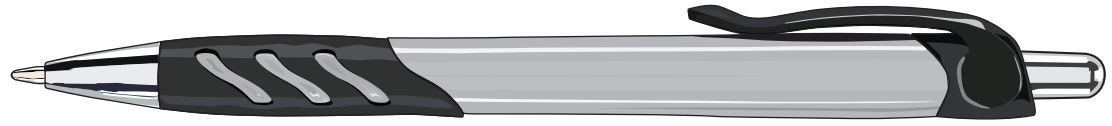

Factory Order # _____

WIZ750 (Wizard)

Actual Size

Backside Size 1-1/2" x 9/16"