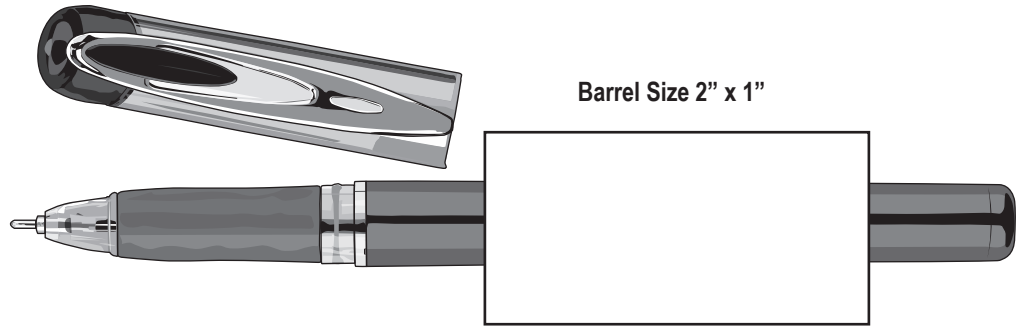

Factory Order # _____

SIN800 (Sinclair)

Actual Size

Barrel Size 2" x 1"