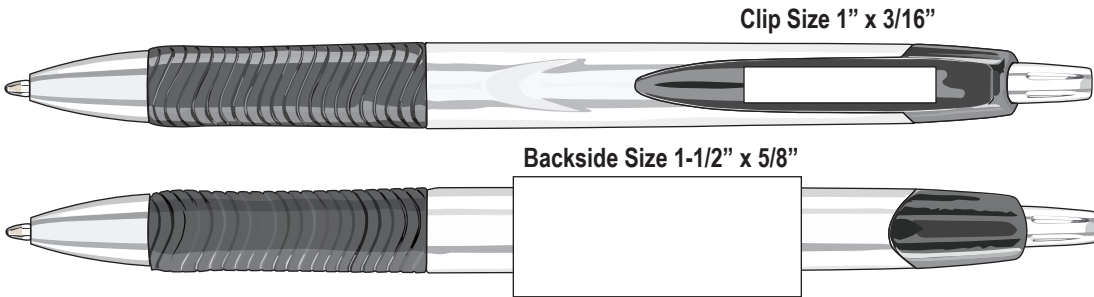

Factory Order # _____

SAV600 (Savage)

Actual Size

Clip Size 1" x 3/16"

Backside Size 1-1/2" x 5/8"